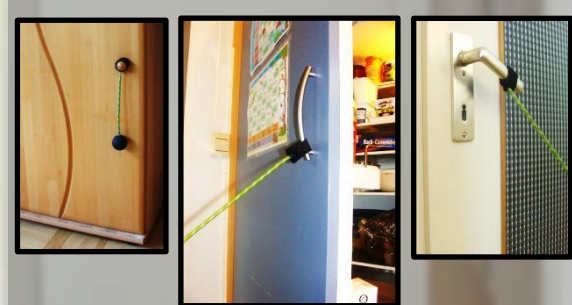

DOLINO Dog easy :

it is quick and simple to attach on the door handle and many other things.

- operating safety
- to be suitable for nearly all door handles

DOLINO Dog easy

Heavy duty hook-and-loop tape with a integrated no slip tab

Areas of application for DOLINO Dog easy suitable for all doors,

especially in your daily environment:

- on a door handle
- on your refrigerator
- cabinet doors

And all other things which are helpful everyday.